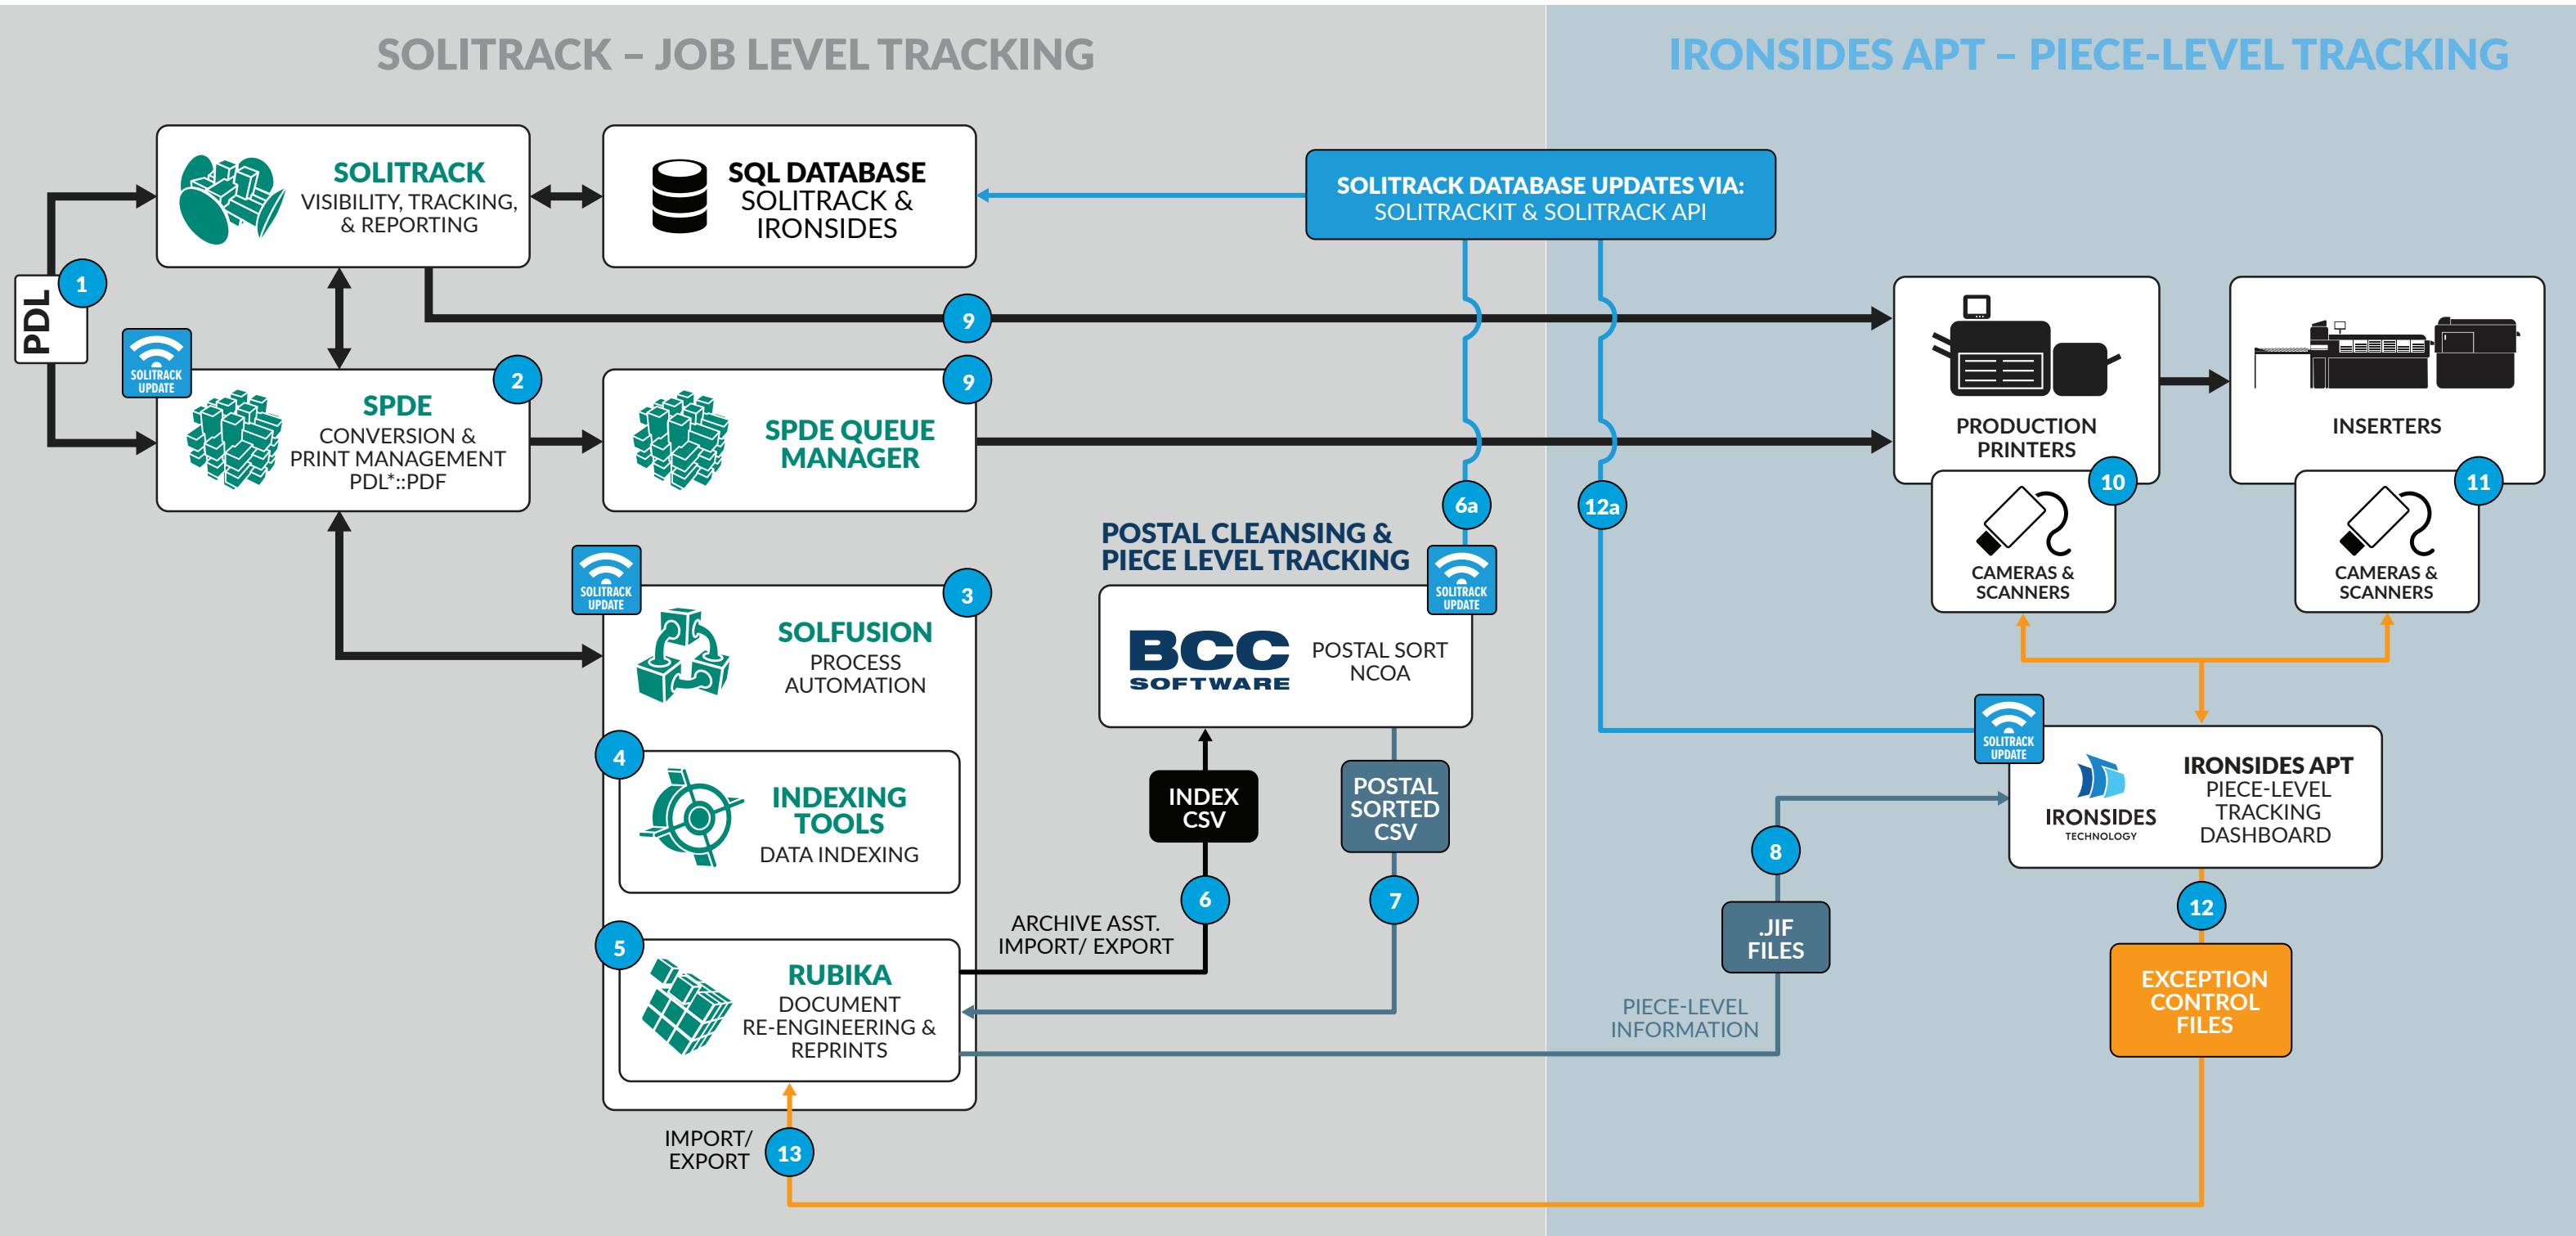

# TRACKING & POSTAL OPTIMIZATION FROM PRE-PRESS TO PRODUCTION TO MAIL

Integrating BCC Software and Ironsides APT™ with Solimar SOLitrack™ provides an end-to-end view of the document production cycle helping printers better optimize performance and manage risk

# SOLITRACK™ INTEGRATED WORKFLOW WITH BCC SOFTWARE & IRONSIDES APT

Today's transactional and variable data printers need document tracking accuracy throughout production, starting from file receipt and going through the mailing process in order to meet SLA and compliance requirements. SOLitrack helps printers do exactly this by tracking jobs from end to end. By integrating with BCC Software and Ironsides APT, SOLitrack will be able to seamlessly extend job tracking through insertion to physical delivery. The combined solution provides customers with greater visibility and reporting into each job, along each step of the process.

As integration partners, BCC Software and Ironsides Technology enable SOLitrack to extend visibility throughout the workflow and ensure compliance for print centers through postal cleansing and tracking individual mail pieces at critical points in the production workflow. This integration allows production environments to track jobs from the time the files arrive, through printing and finishing and include delivery data when carrier information is available. As a result, organizations can better manage operational performance, grow their business and reduce risk.