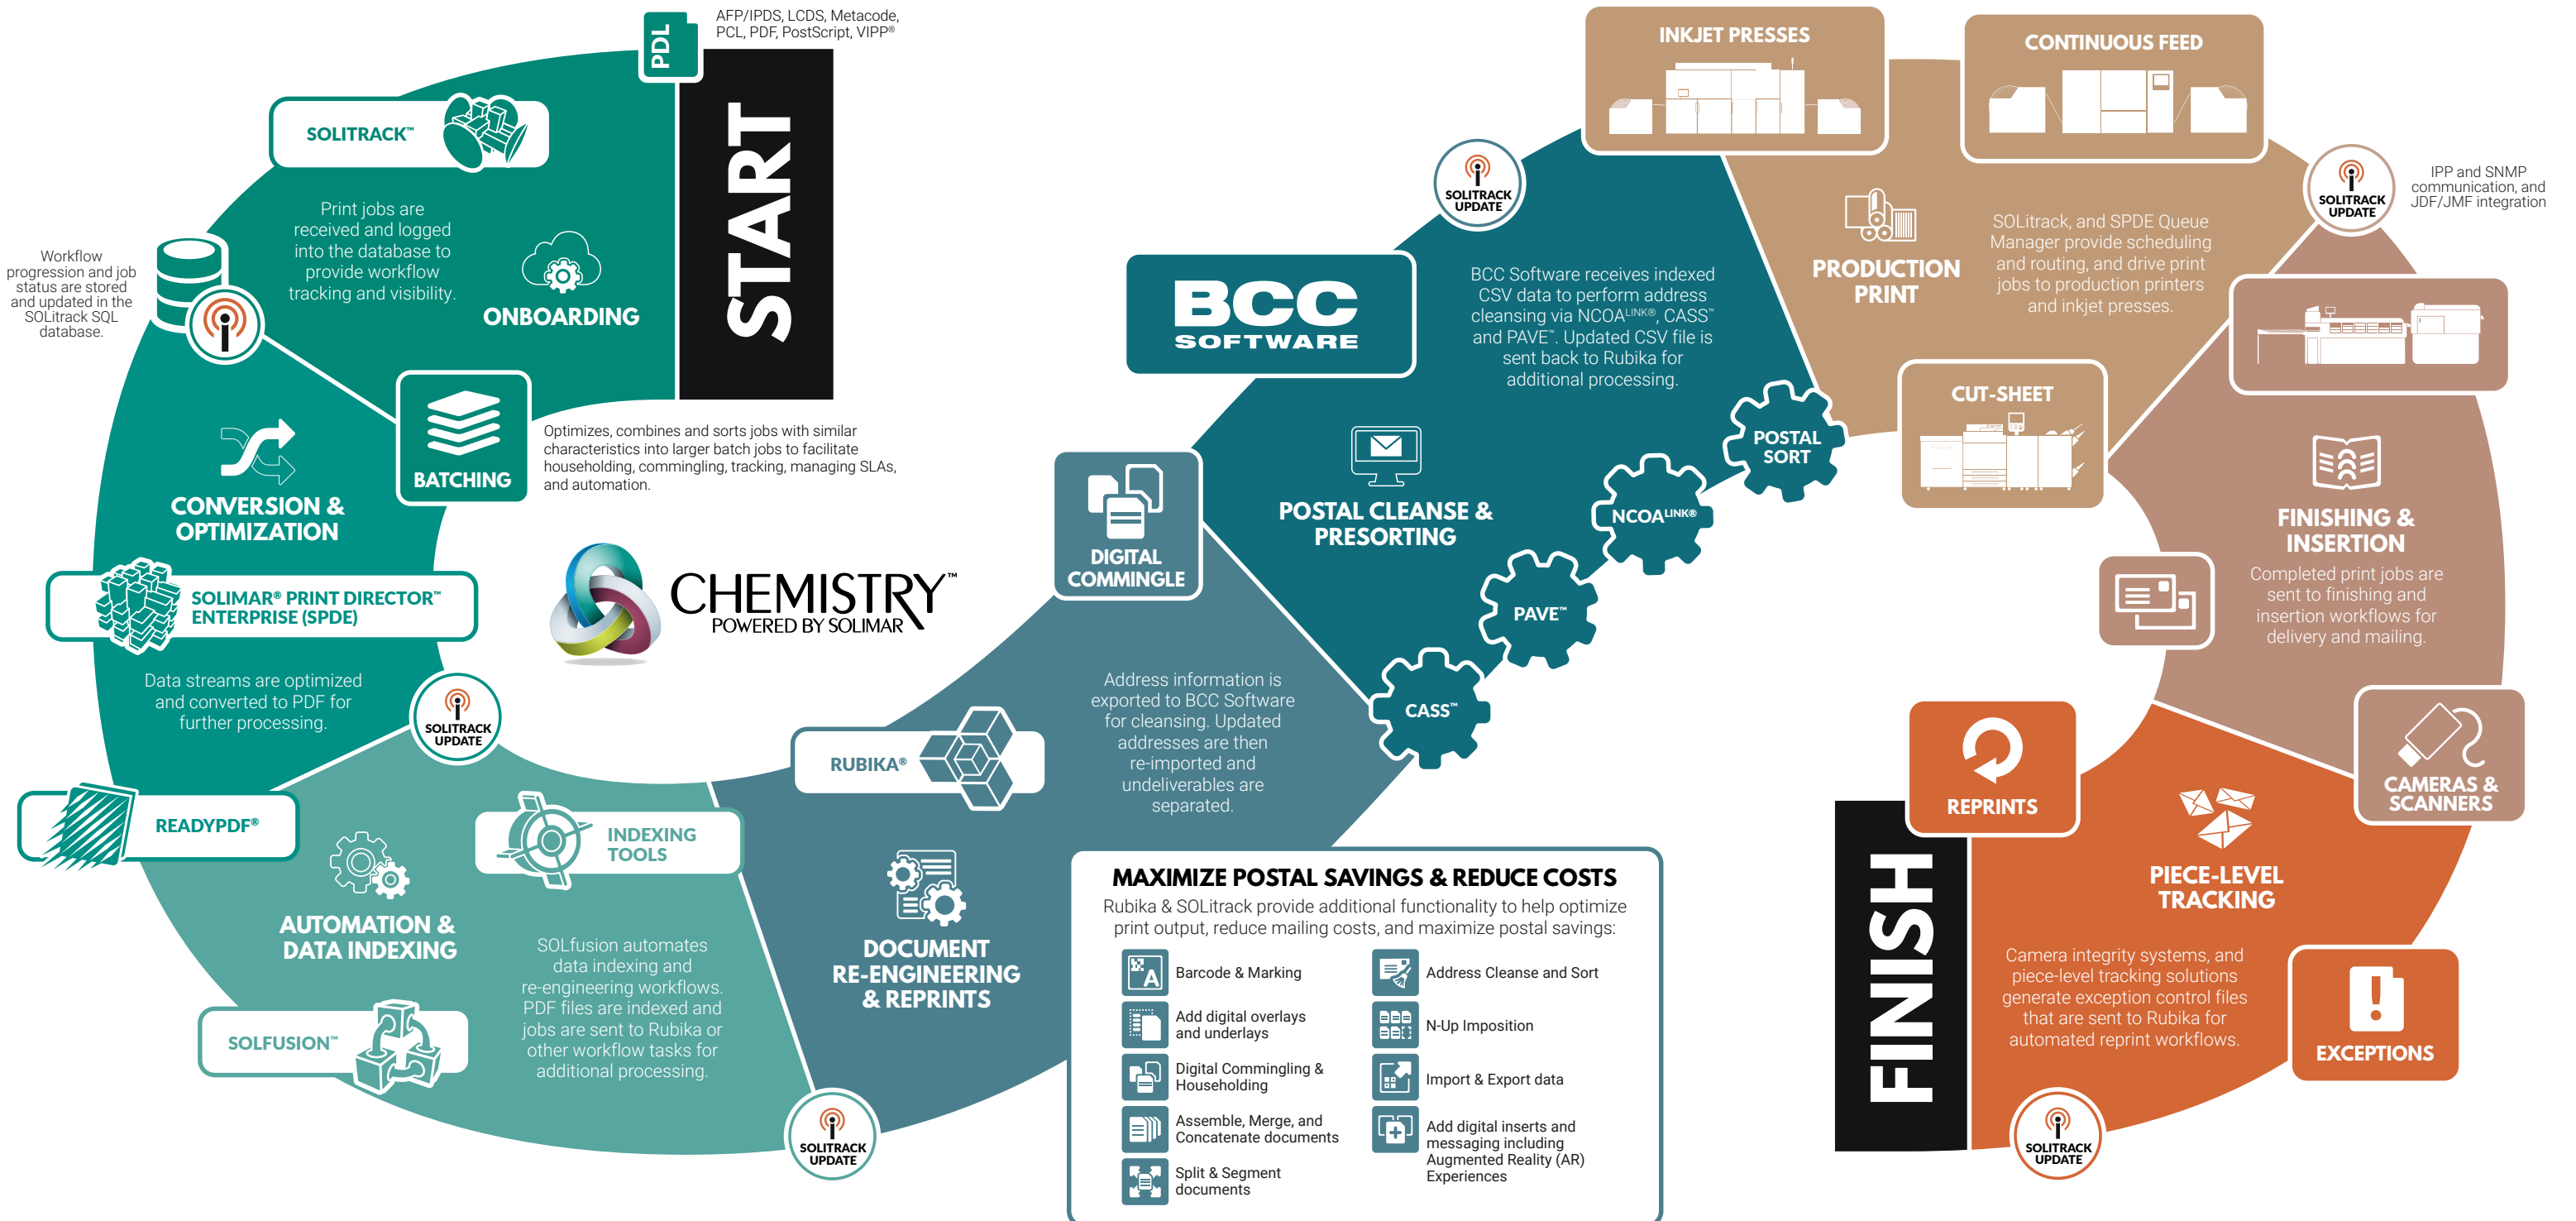

SOLIMAR
SYSTEMS

OPTIMIZE POSTAL WORKFLOWS

From Prepress to Production to Mail

Integrating BCC Software into Chemistry™ workflows provides an end-to-end view of the document production cycle helping printers better optimize performance and manage risk.

BCC
SOFTWARE

SOLIMAR
BUSINESS
PARTNER

CHEMISTRY™ INTEGRATED WORKFLOW WITH BCC SOFTWARE

Today's transactional and variable data printers need document tracking accuracy throughout production, starting from file receipt and going through the mailing process in order to meet SLA and compliance requirements. Solimar's Chemistry™ platform helps printers do exactly this by tracking jobs from end to end. By integrating with BCC Software, organizations can seamlessly extend job tracking through insertion to physical delivery providing greater visibility and reporting into each job, along each step of the process.

As an integration partner, BCC Software extends visibility and ensures compliance for print centers through postal cleansing and tracking individual mail pieces at critical points in the production workflow. This integration allows production environments to track jobs from the time the files arrive, through printing and finishing and include delivery data when carrier information is available. As a result, organizations can better manage operational performance, grow their business and reduce risk.