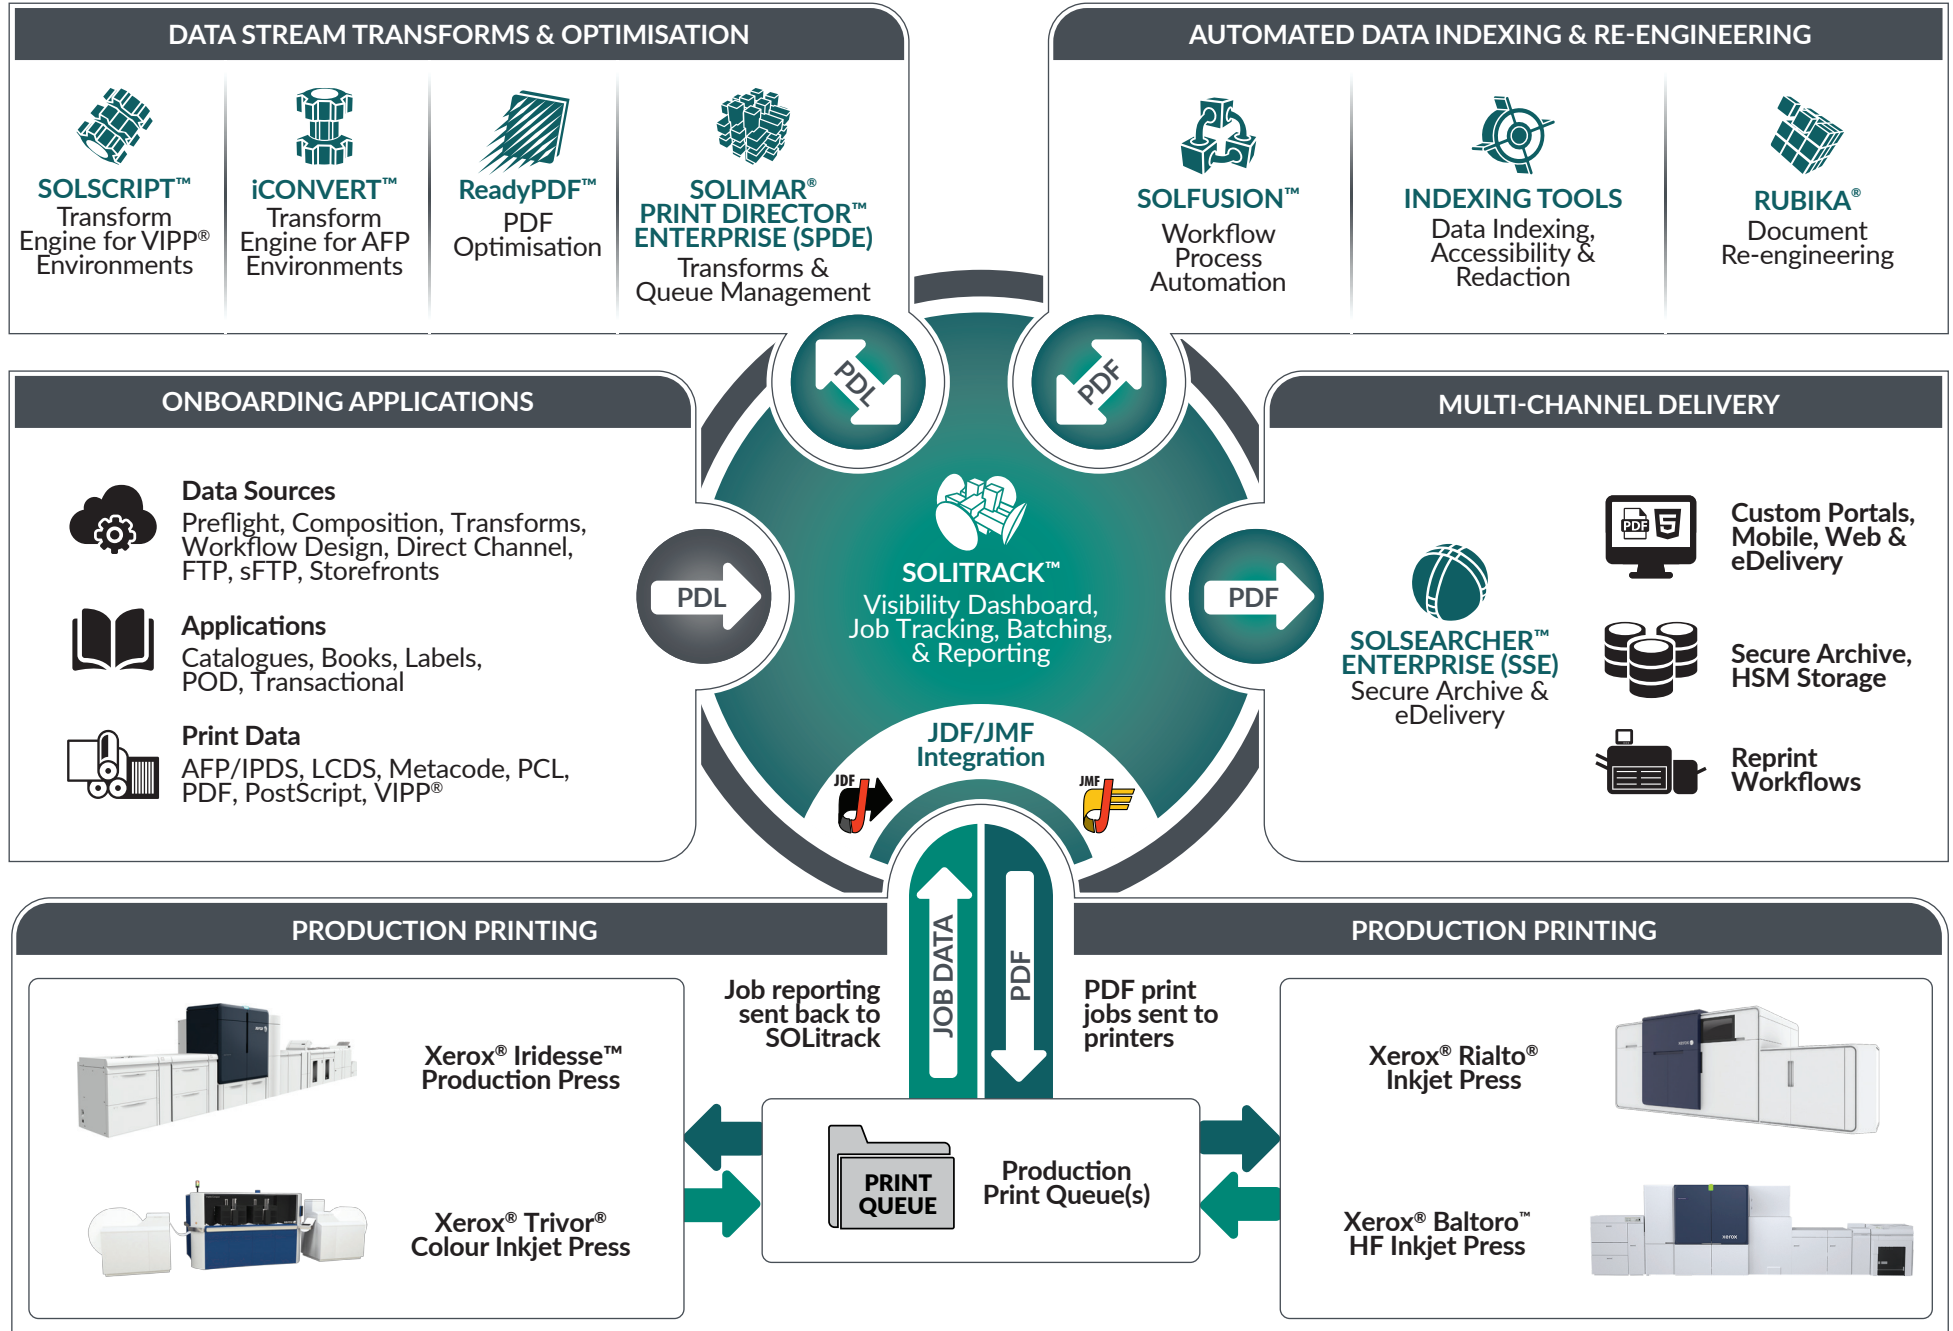

SOLIMAR DRIVES XEROX PRINTER SALES

Enhance
Data & Colour

Streamline
Processes

Batch, Track
& View Jobs

Optimise PDF
Make Ready

xerox[™]

GLOBAL PARTNERS
SINCE 1991

GET THE **SOLIMAR**[®] AR APP
AND SCAN TO WATCH A
WORKFLOW VIDEO.

SOLIMAR
SYSTEMS

CHEMISTRY™ AUTOMATES WORKFLOW PROCESSES & OPTIMISES THE WHITE PAPER FACTORY

DO YOU NEED TO OPTIMISE, BATCH & TRACK JOBS THROUGHOUT YOUR FACTORY?

SOLIMAR GLOBAL CHANNEL MANAGERS:

Mary Ann Rowan