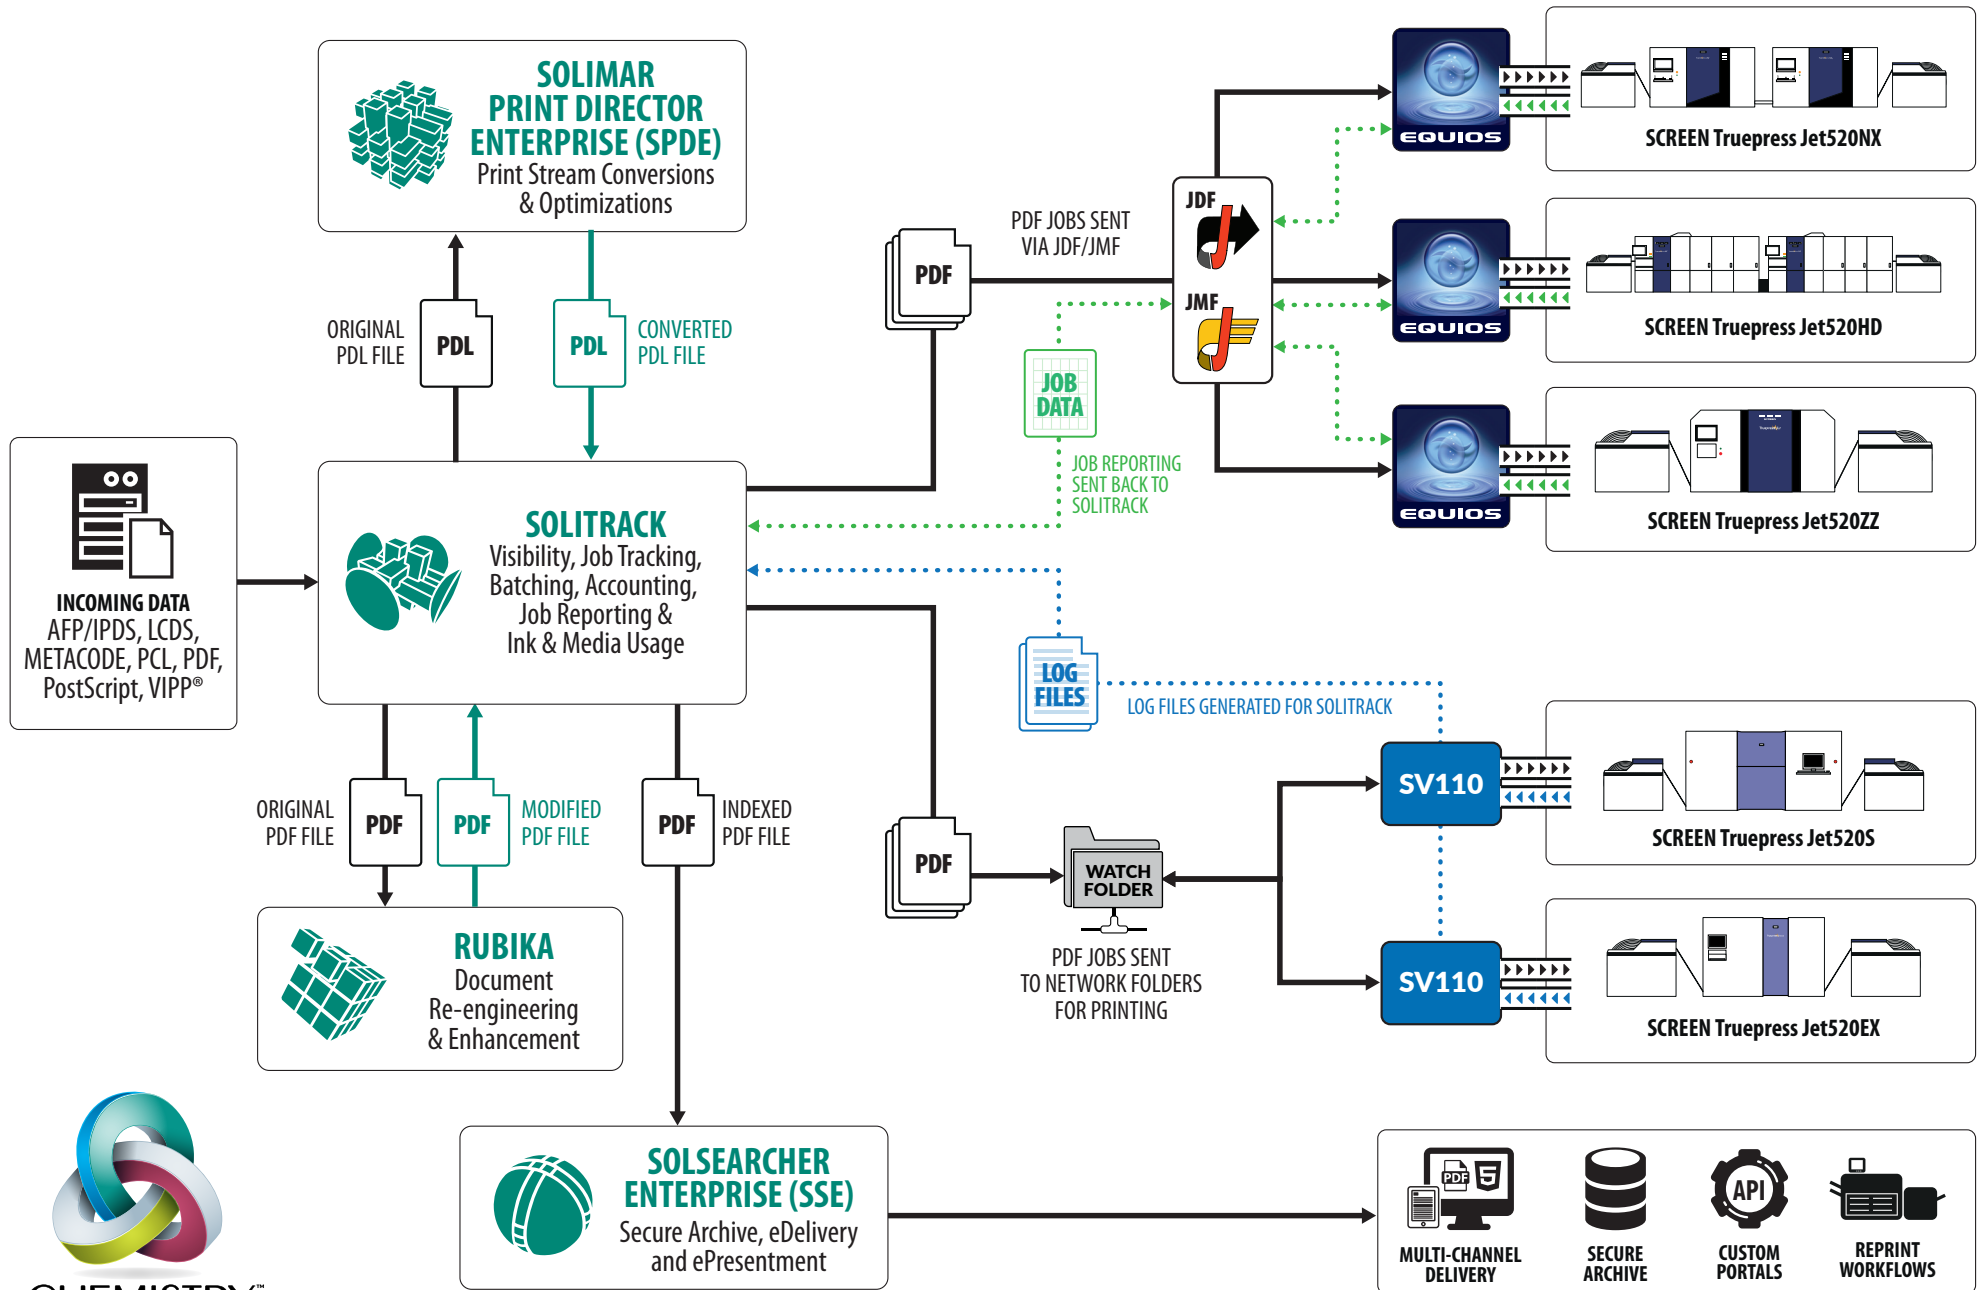

INTEGRATE YOUR PRINT WORKFLOWS WITH CHEMISTRY™

CHEMISTRY™
POWERED BY SOLIMAR

SCREEN TRUEPRESS JET520NX

SCREEN TRUEPRESS JET520HD

SCAN TO WATCH

WORKFLOW VIDEO

GET THE **SOLIMAR® AR** APP
AND SEE THIS DOCUMENT
COME ALIVE.

Available in your App Store.
For iPhone & Android Devices.

 **SOLIMAR**
SYSTEMS

CHEMISTRY™ AUTOMATES WORKFLOW PROCESSES & OPTIMIZES THE WHITE PAPER FACTORY

ENHANCED JOB REPORTING WITH JDF/JMF INTEGRATION ON INK & MEDIA USAGE

SCREEN GLOBAL CHANNEL MANAGER:

Mary Ann Rowan

Chief Sales & Marketing Officer

mobile: +1.619.920.5854 • [linkedin.com/in/MaryAnnRowan](https://www.linkedin.com/in/MaryAnnRowan)
mary.ann.rowan@solimarsystems.com