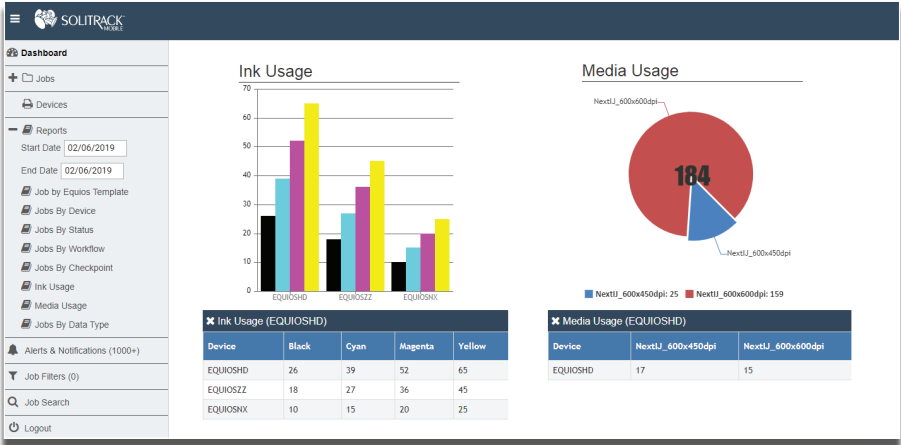

INTEGRATE YOUR PRINT WORKFLOWS WITH CHEMISTRY™

CHEMISTRY™
POWERED BY SOLIMAR

SCREEN TRUEPRESS JET520NX

SCREEN TRUEPRESS JET520HD

SCAN TO WATCH

WORKFLOW VIDEO

GET THE **SOLIMAR® AR** APP
AND SEE THIS DOCUMENT
COME ALIVE.

Available in your App Store.
For iPhone & Android Devices.

 **SOLIMAR**
SYSTEMS

CHEMISTRY™ AUTOMATES WORKFLOW PROCESSES & OPTIMIZES THE WHITE PAPER FACTORY

ENHANCED JOB REPORTING WITH JDF/JMF INTEGRATION ON INK & MEDIA USAGE