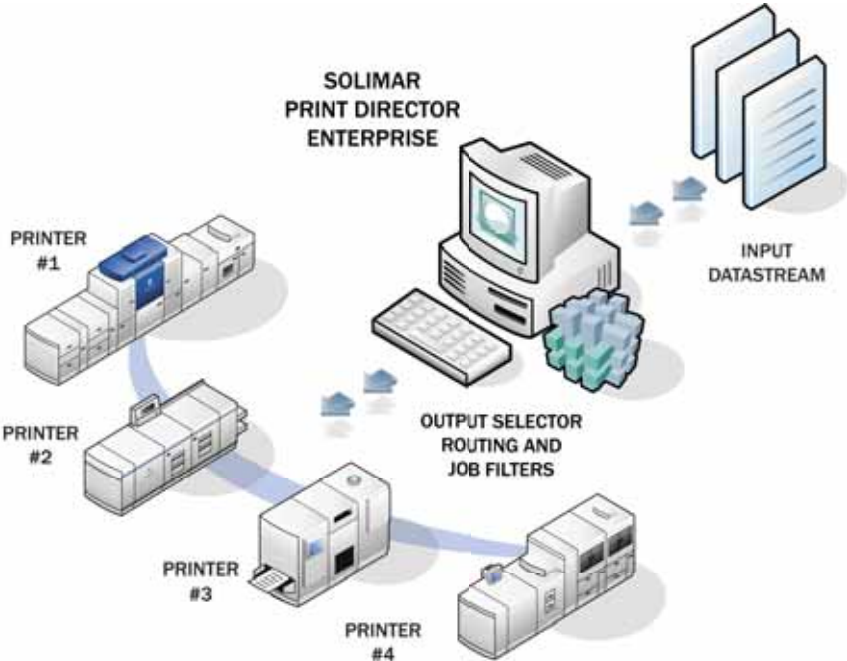

### Overview

The Output Selector module provides automated routing of output files to any attached destination device or logical print queue based on input file attributes such as class, jobname, form, destination, size, page count, etc.

The Output Selector module acts as an intelligent gateway to all other output modules by dynamically routing output based on a set of selection rules.

### Enterprise Output Management Solution

The Solimar Print Director Enterprise is a client-server-based enterprise output management solution designed to improve the performance of production output processes and optimize management control.

Utilizing advanced technology, Solimar Print Director Enterprise combines multi-level security, remote administrator and operator access, event logging and notification, direct device connectivity capabilities, powerful job routing and tracking with industry-leading data stream transformations.